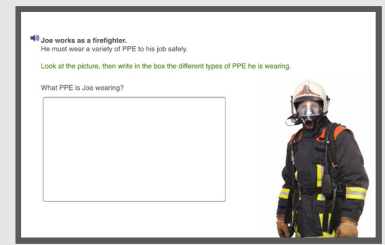

How do the modules work?

Module content covers workplace inductions, hazards, risk assessment and reporting, safety equipment, incident reporting and common risks.

The modules are engaging and interactive. You can read the questions yourself, or the audio can read them to you. If you get an answer wrong, you get feedback straightaway, and you can try as many times as you need to. Your progress is tracked so you know where you are at.

Try a Health & Safety module on www.pathwaysawarua.com

How do you register?

You can enter Pathways Awarua through www.GoPlacesNow.co.nz or the short way gpn.nz Click on the registration button. Choose a username and password.

If you have a 'join code' from your educator/employer enter it, otherwise choose the 'no join code' option. Once registered, select a pathway and start learning.

Need help? There is live chat to offer support.

Like us on Facebook to find out more about updates and promotions. You could even win an iPad!

go places