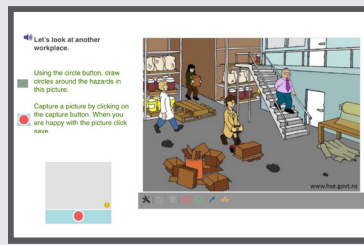

How do the modules work?

Module content covers workplace inductions, hazards, risk assessment and reporting, safety equipment, incident reporting and common risks.

The modules are engaging and interactive. You can read the questions yourself, or the audio can read them to you. If you get an answer wrong, you get feedback straightaway, and you can try as many times as you need to. Your progress is tracked so you know where you are at.

Try a Health & Safety module on www.pathwaysawarua.com

How do you register?

You can enter Pathways Awarua through www.GoPlacesNow.co.nz or the short way gpn.nz Click on the registration button. Choose a username and password.

If you have a 'join code' from your educator/employer enter it, otherwise choose the 'no join code' option. Once registered, select a pathway and start learning.

Need help? There is live chat to offer support.

Like us on Facebook to find out more about updates and promotions. You could even win an iPad!

go places